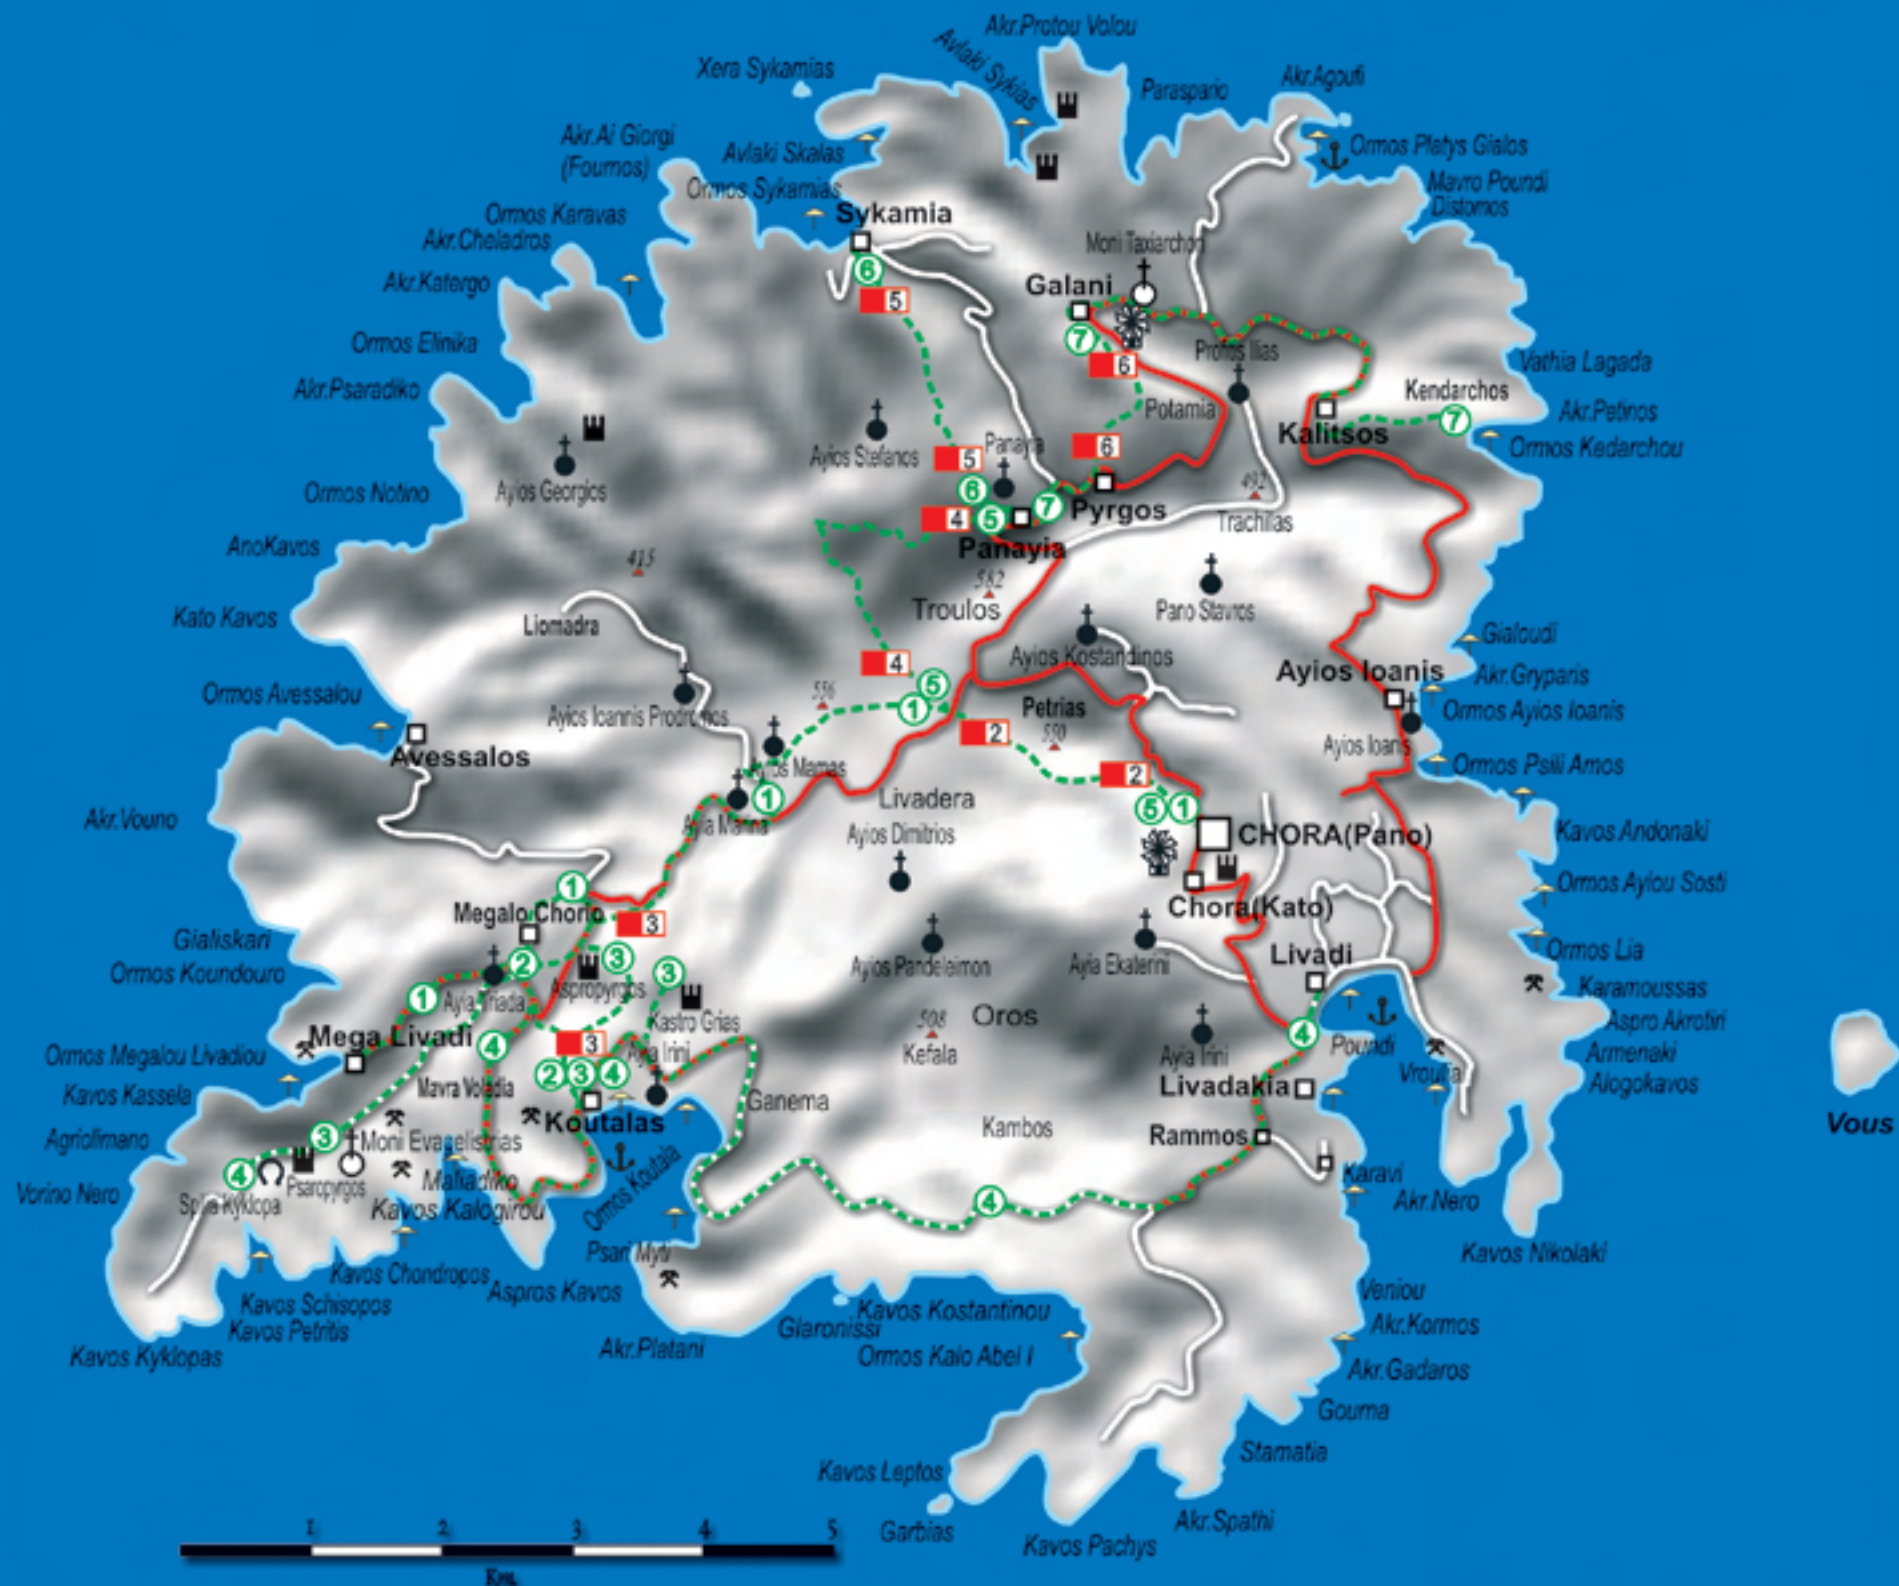

SERIFOS ISLAND

- Main roads
- Minor roads
- - - Proposed Walks

- 5 Walks on waymarked footpaths

- Windmill
- Archaeological site
- Castle/Tower

- Town/Village
- Monastery/Church
- Port/Anchorage

- Old mines
- Beach
- Cave

- Lighthouse
- Mountain top
- Cape