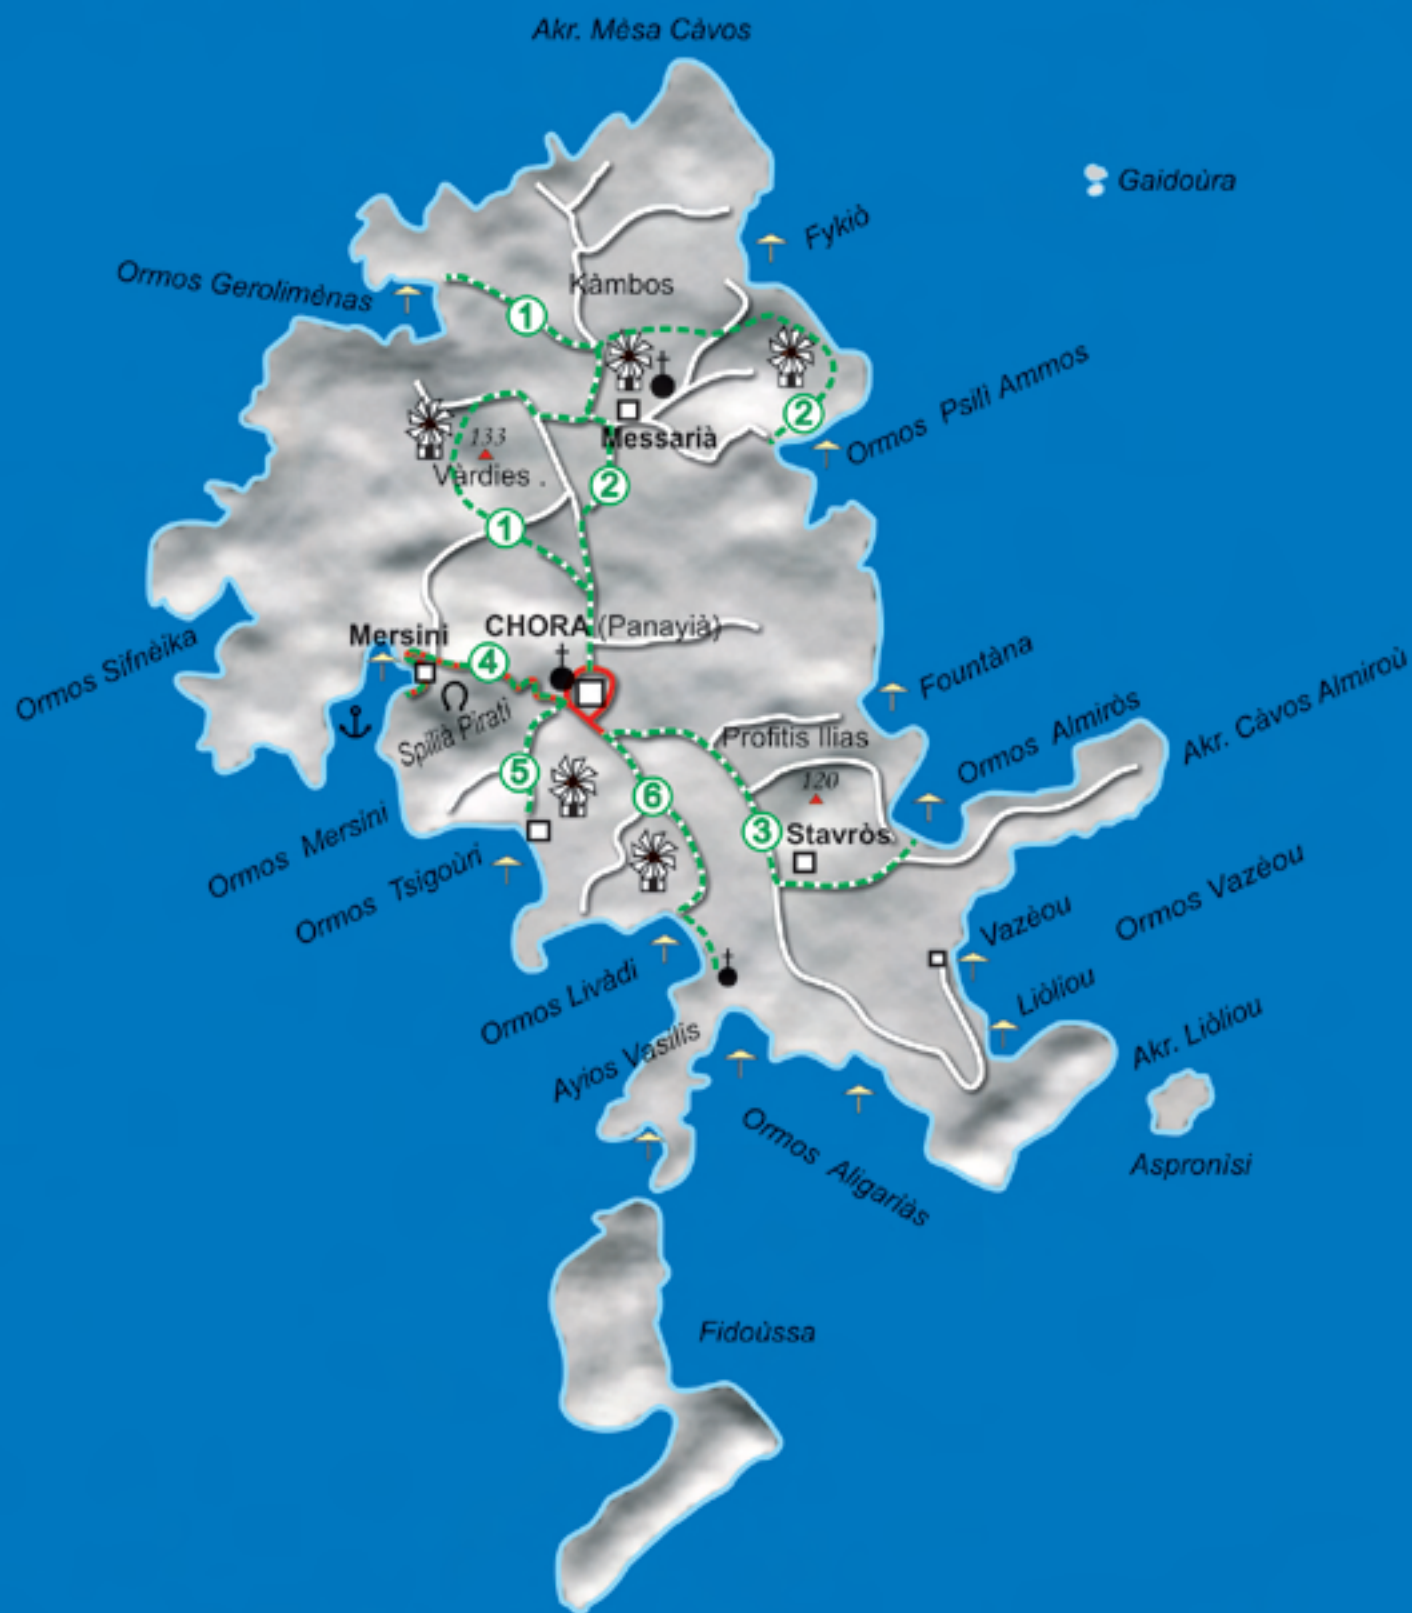

SCHINOUSSA ISLAND

KATO KOUFONISSI

Gaidouira

Venètiko

IRAKLIA

Fidoússa

Aspronisi

- | | | | | | | | |
|--|----------------|--|---------------------|--|------------------|--|-----------|
| | Main roads | | Windmill | | Town/Village | | Old mines |
| | Minor roads | | Archaeological site | | Monastery/Church | | Beach |
| | Proposed Walks | | Castle/Tower | | Port/Anchorage | | Cave |
| | | | Mountain top | | Akr. | | Airport |